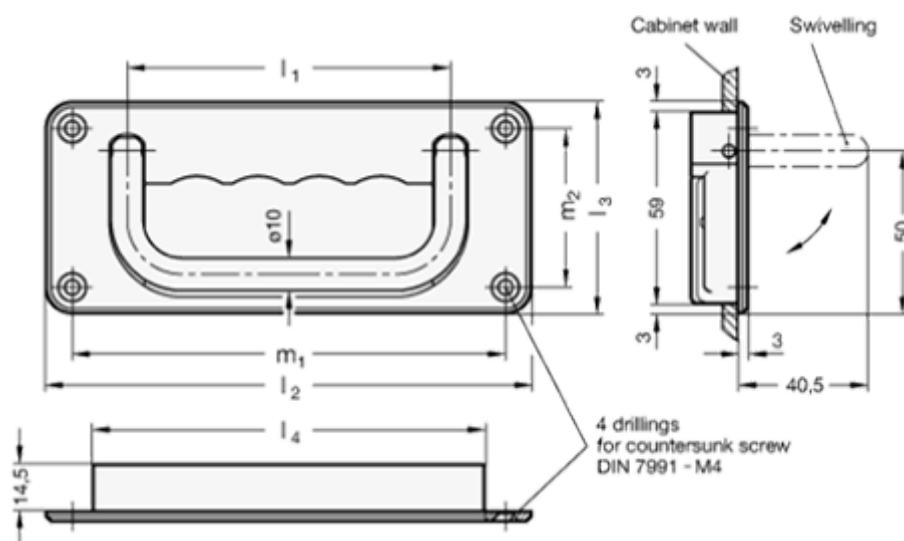

Article number: 204258100CRSWA
 Description: E+G Folding handle
 GN 425.8-100-CR-SW-A

Measures

= -	l2	= 150
= -	l3	= 65
= -	l4	= 121
= -	l5	= 122
= -	l6	= 60
= -	m1	= 134
= -	m2	= 49
l1 = 100	Type =	GN 425.8-100-CR-SW-A

Weight (g) = 339